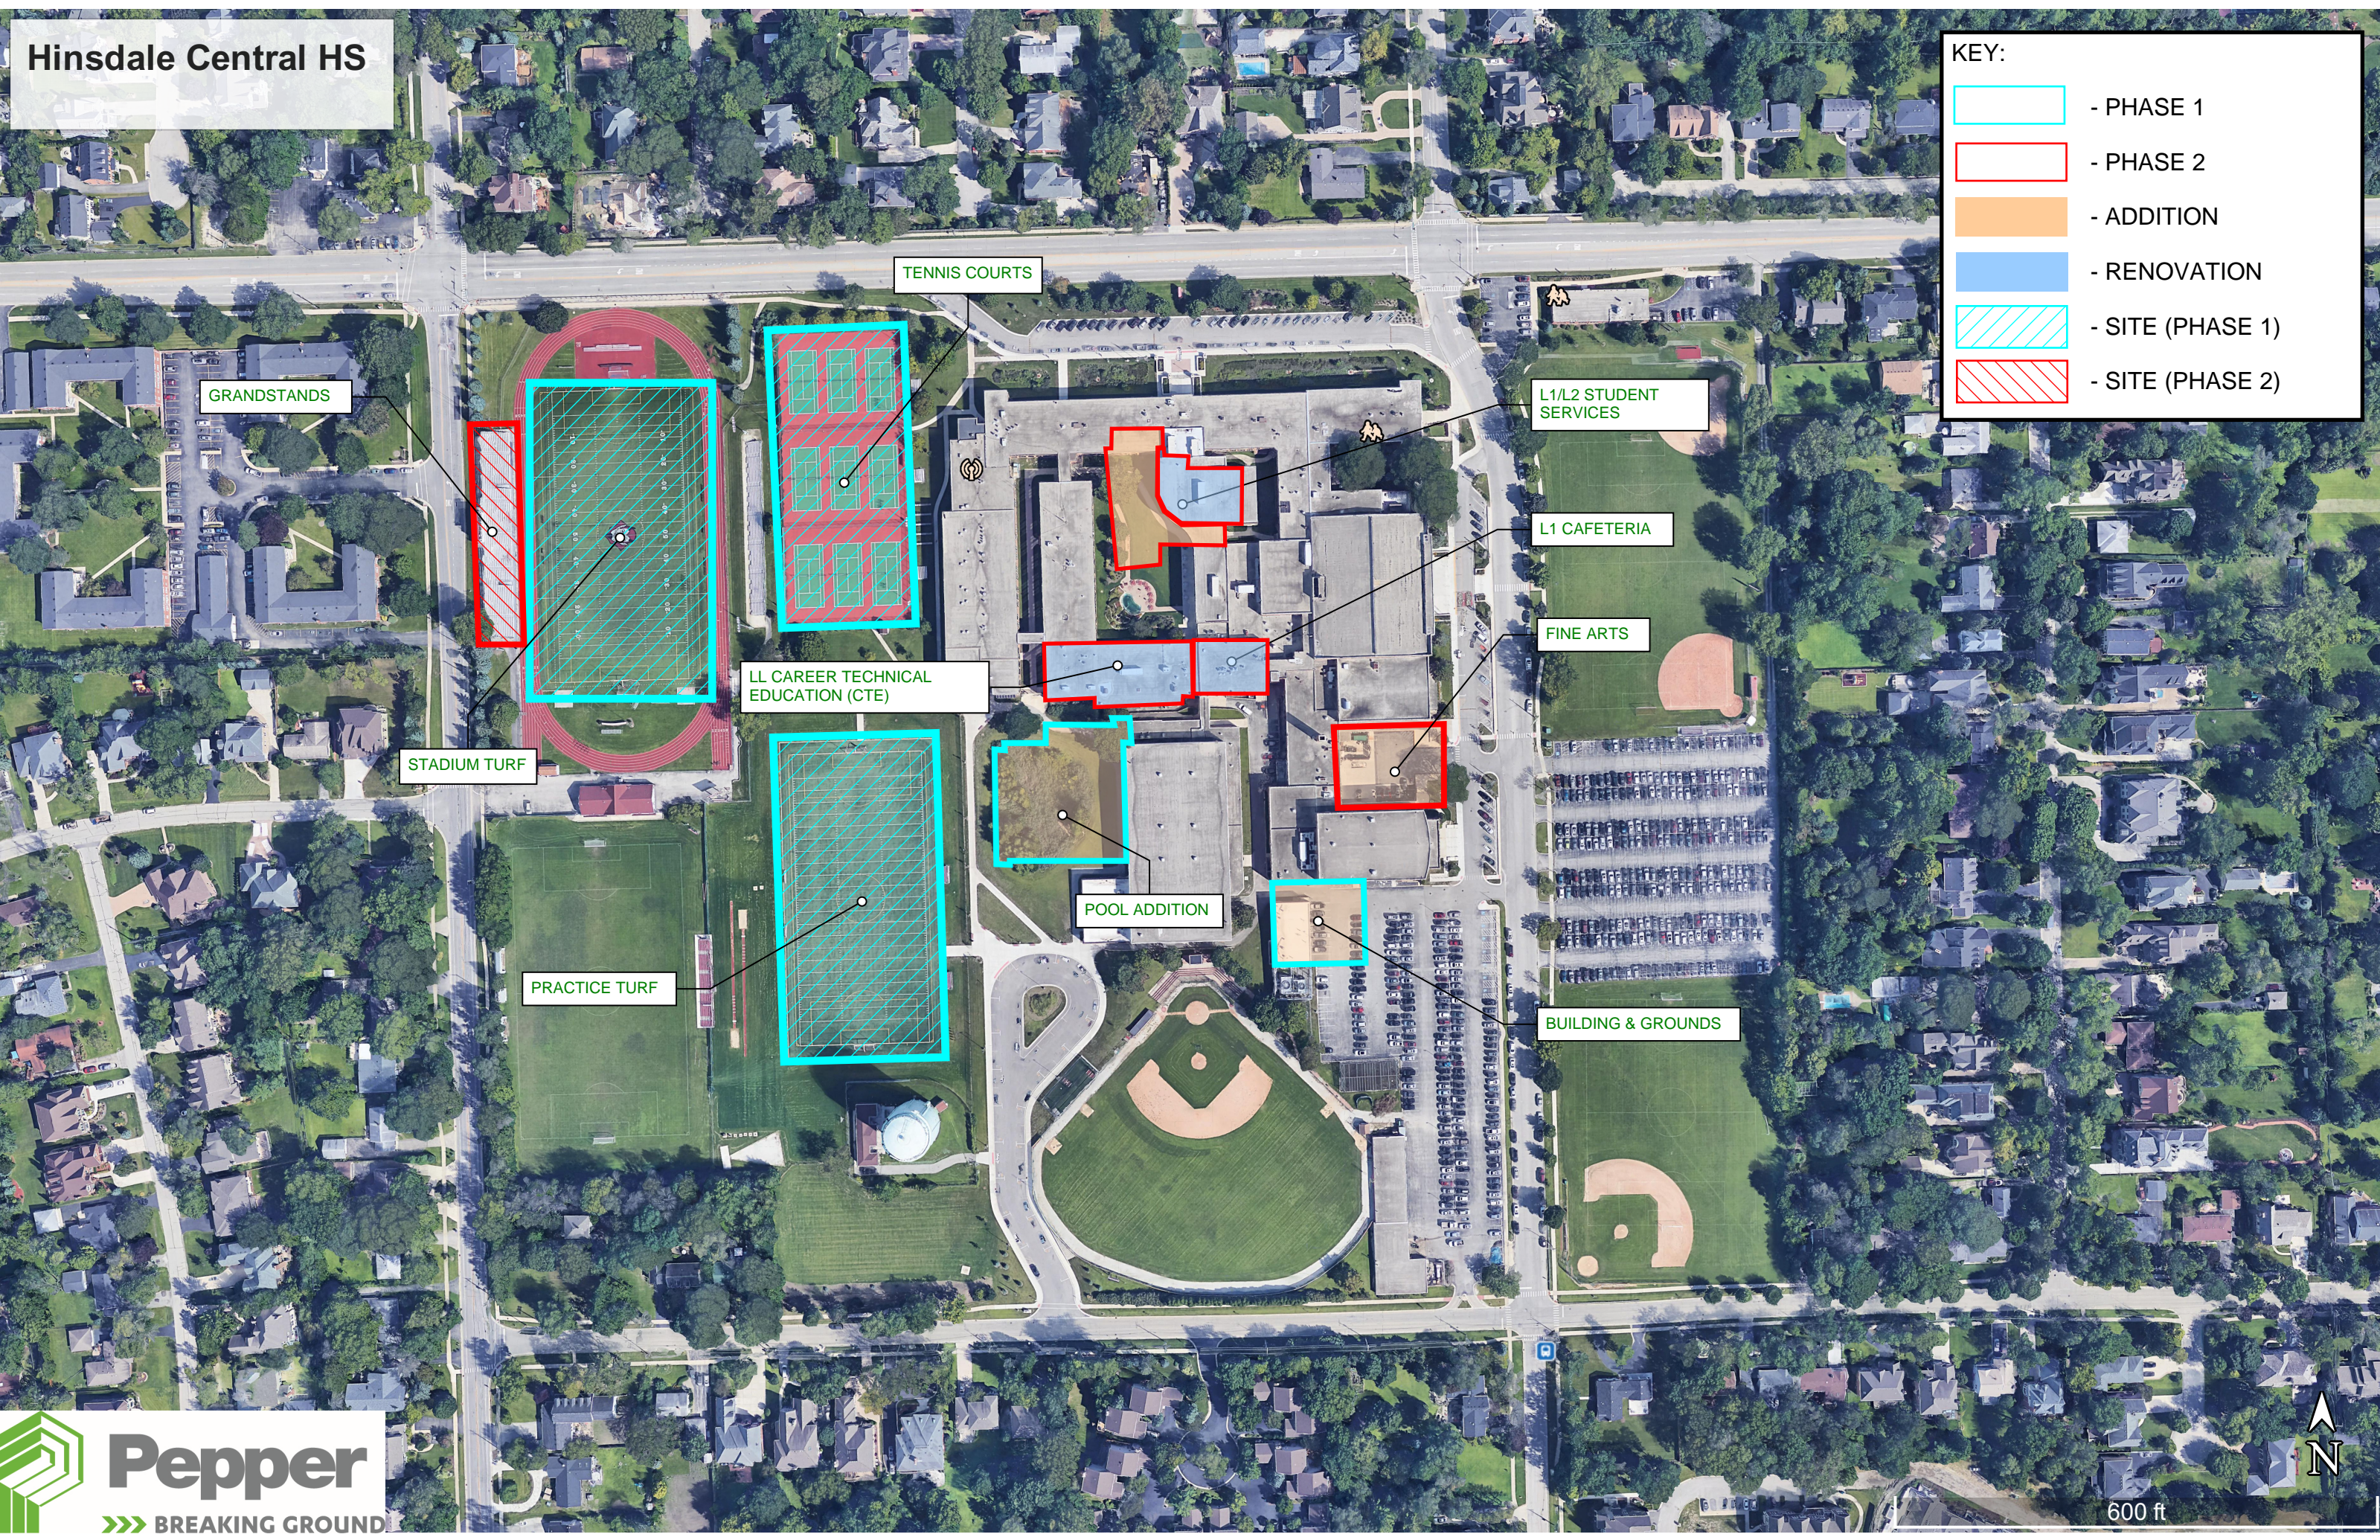

Hinsdale Central HS

KEY:

- PHASE 1
- PHASE 2
- ADDITION
- RENOVATION
- SITE (PHASE 1)
- SITE (PHASE 2)

GRANDSTANDS

TENNIS COURTS

L1/L2 STUDENT SERVICES

STADIUM TURF

L1 CAFETERIA

LL CAREER TECHNICAL EDUCATION (CTE)

FINE ARTS

PRACTICE TURF

POOL ADDITION

BUILDING & GROUNDS

600 ft

Hinsdale South HS

KEY:

- PHASE 1
- PHASE 2
- ADDITION
- RENOVATION
- SITE (PHASE 1)
- SITE (PHASE 2)

STADIUM TRACK

STADIUM TURF

L1 CAFETERIA

L1 FINE ARTS ADDITION

POOL (60x40 SHOWN)

TENNIS COURTS

L1 SPECIAL EDUCATION